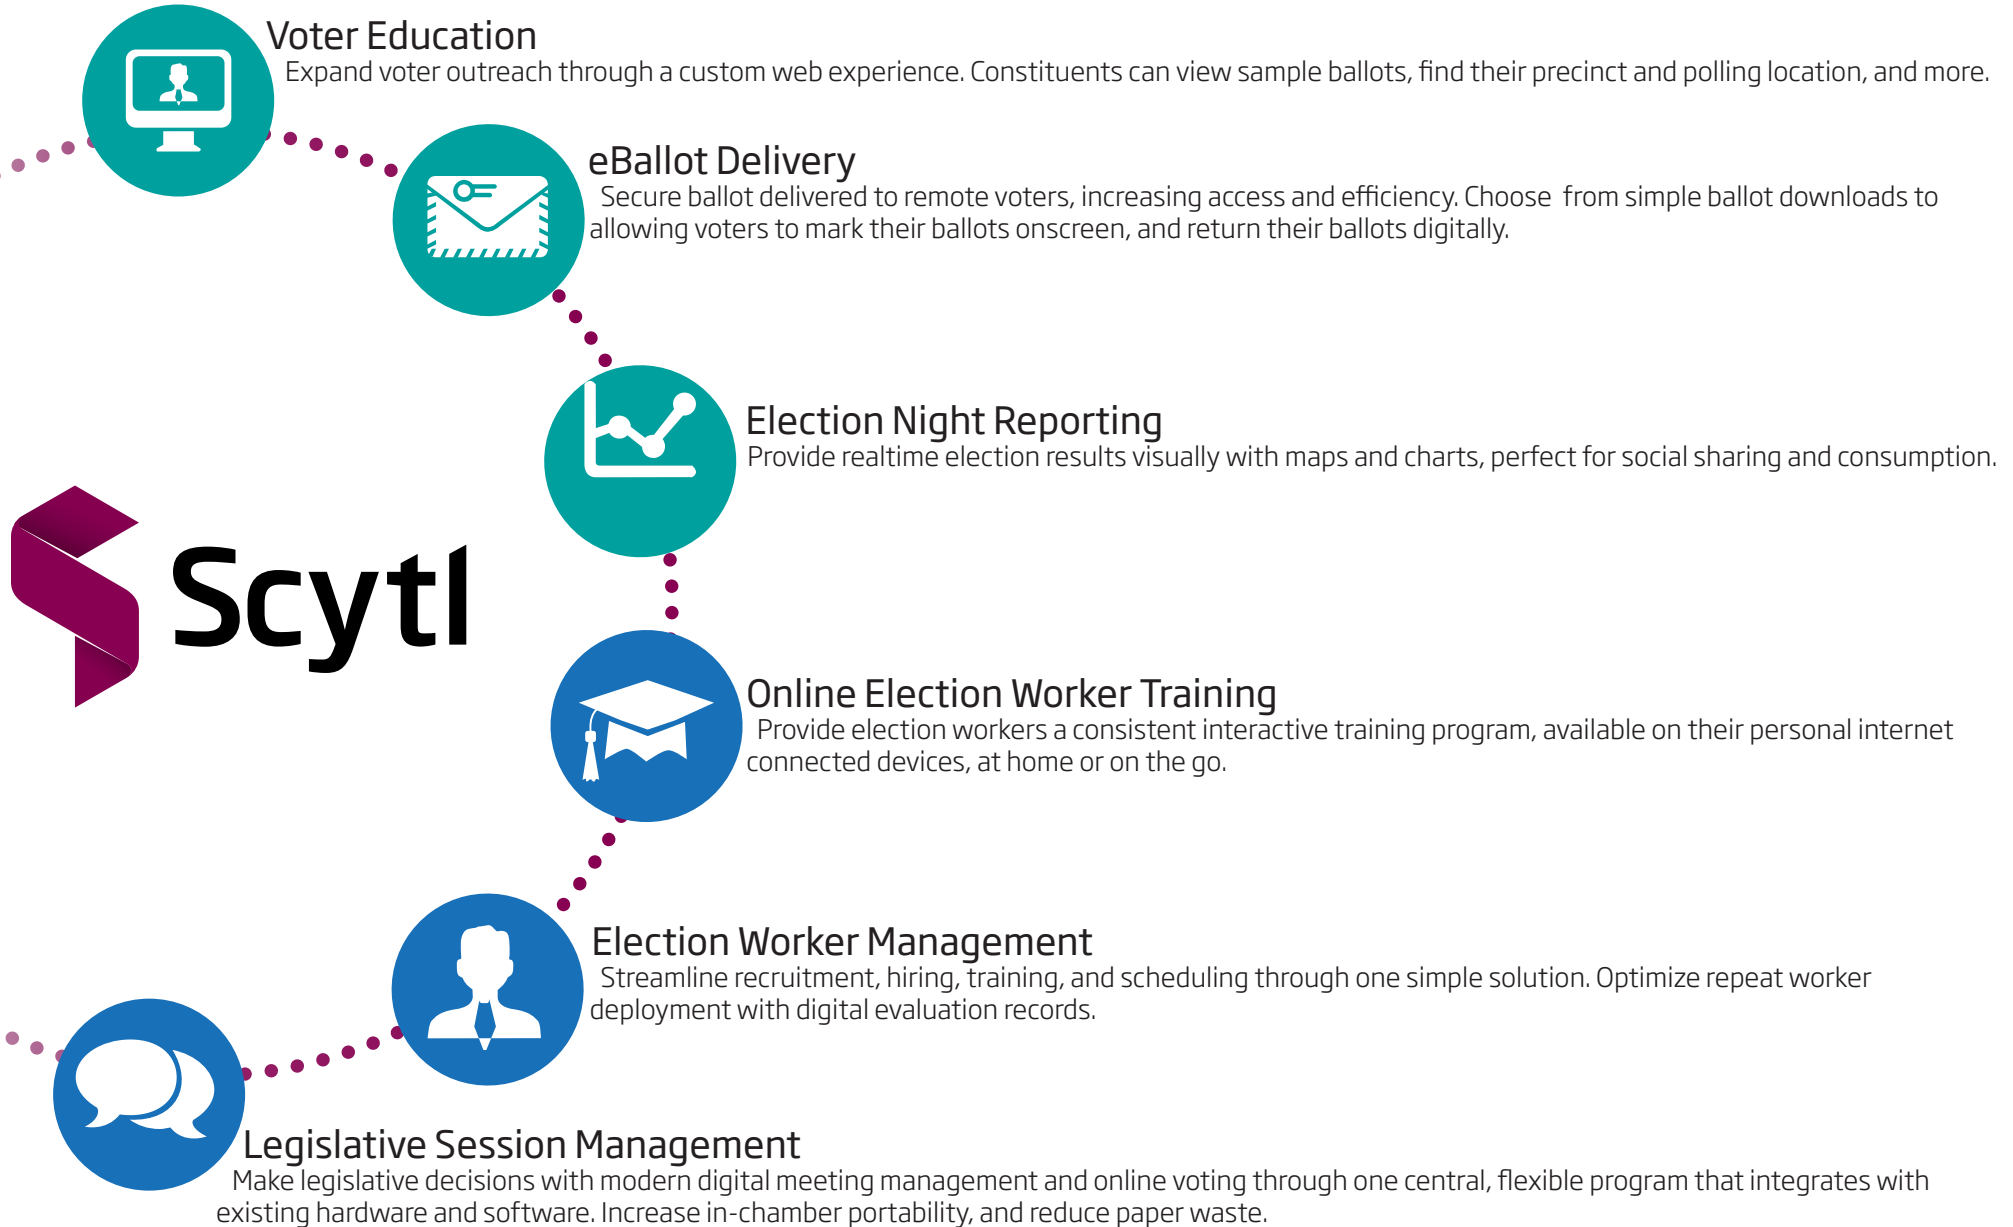

Book your personalized demo today to learn how to simplify your online voter education.

Scytl.us

USA@Scytl.com

813.865.7548

About ScytI

Simplify Your Elections

Secure

Flexible

Mobile-Friendly

Accessibility Compliance

Scalable