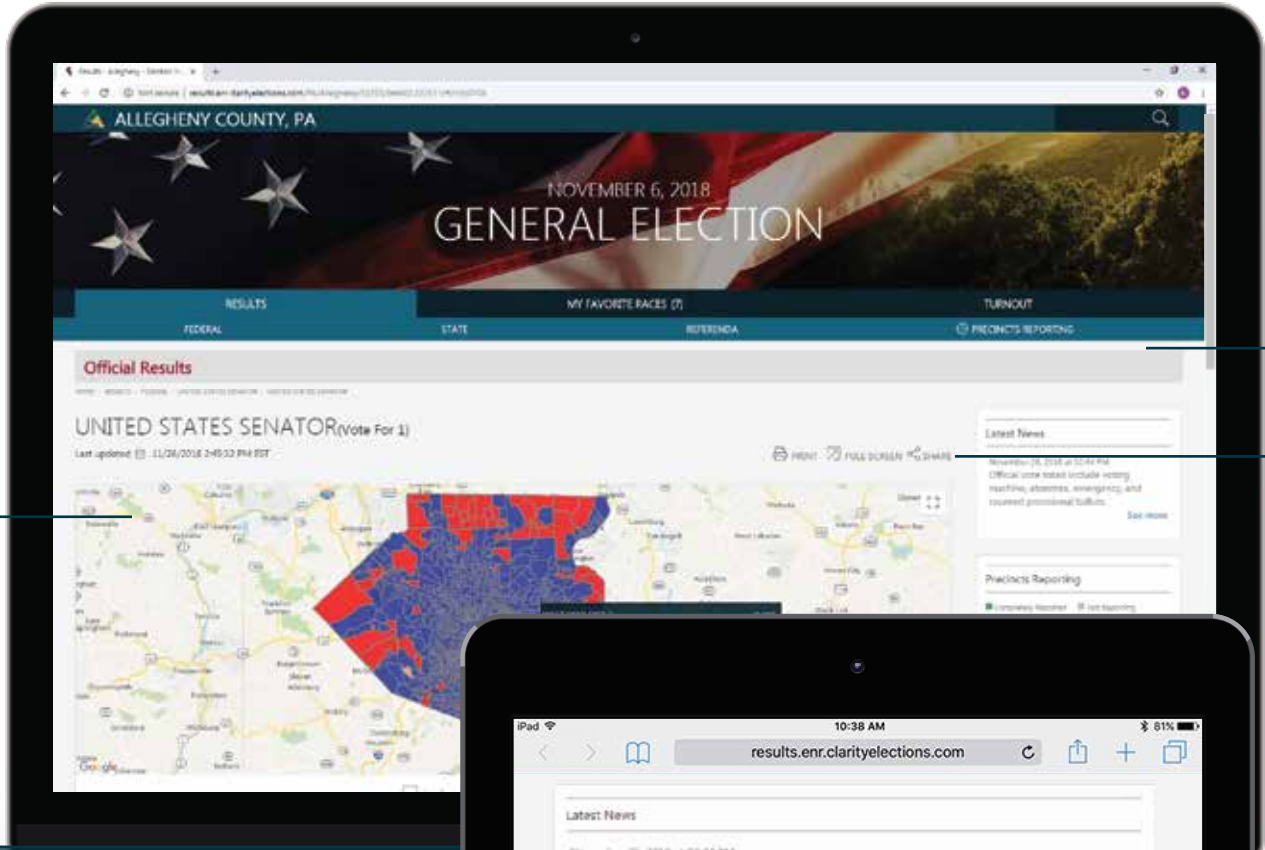

One Solution | Any Device | User Friendly

1

5

4

2

3

TOP FEATURES

1 Interactive Maps

2 User-Friendly Widgets

Post on your website | Latest News Resources | Straight Party Votes Ballot Counting Progress | Reports Voter Turnout | Precincts Reporting Official Twitter | Contest Number

3 My Favorite Races

4 Social Sharing

5 User-Friendly Navigation

Advanced Scrolling Page Site Search | Voters by Contest Enhanced Graphs Overlay Multi-Scrolling Page View District Filters | Elections List Enhanced Voter Turnout Tab Vote Type Breakdown