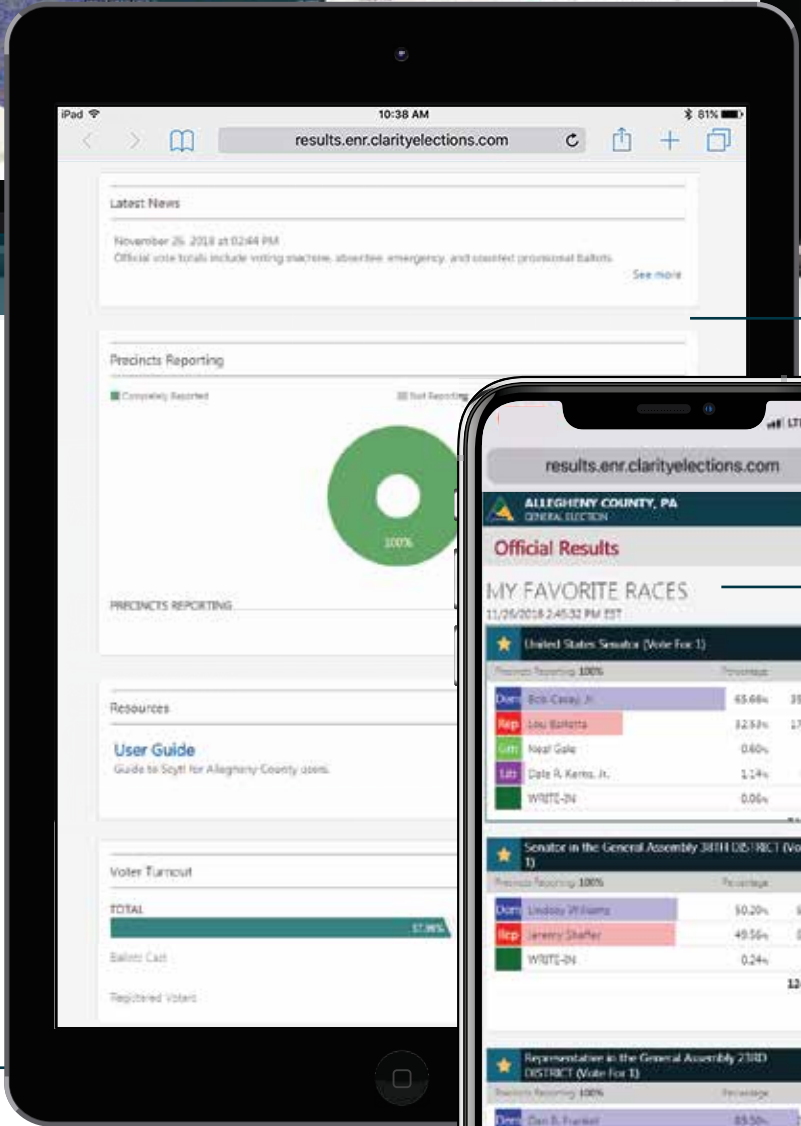

# Election Night Reporting

Award-winning, secure, real-time Election Night results. Provide multi-lingual, ADA compliant results, perfect for social sharing and consumption.

FEATURE COMPARISON	Tabulator PDF Results	ENR Lite	Full ENR
Mobile Device Optimized		✓	✓
Interactive Maps			
Interactive Maps on Desktop KML File Compatible (Google Map Files)		✓	✓
Interactive Maps on Mobile District Map Features			✓
508 ADA Compliant & WCAG AA2.0		✓	✓
My Favorite Races			✓
Multilingual		✓	✓
Vote Centers Reporting	✓	Add On	✓
User-Friendly Navigation			
Advanced Scrolling Page   Site Search Enhanced Graphs Overlay		✓	✓
Multi-Scrolling Page View   District Filters Enhanced Voter Turnout Tab   Elections List Voters by Contest   Vote Type Breakdown			✓
User-Friendly Widgets			
Voter Turnout   Precincts Reporting Official Twitter   Contest Number		✓	✓
Post on your website   Latest News Resources   Straight Party Votes Ballot Counting Progress   Reports			✓
Social Sharing Integration		   	   
Configuration Options			
VIP Email List-Recipients   Text Edit Show / Hide Widgets   Precinct Breakdown 2 Grids View   Show Precincts Reporting	Some Features	✓	✓
Show / Hide Filters Page Pin Widgets on Mobile   Page Navigation Menu Show Straight Party Vote Edit Contest Box Options	Some Features		✓
Preview Before Publish	✓	✓	✓
Google Analytics		Add On	✓

 Features for Voters

 Features for Elections Officials

# One Solution | Any Device | User Friendly

1

5

4

2

3

### 5 User-Friendly Navigation

Advanced Scrolling Page Site Search | Voters by Contest Enhanced Graphs Overlay Multi-Scrolling Page View District Filters | Elections List Enhanced Voter Turnout Tab Vote Type Breakdown